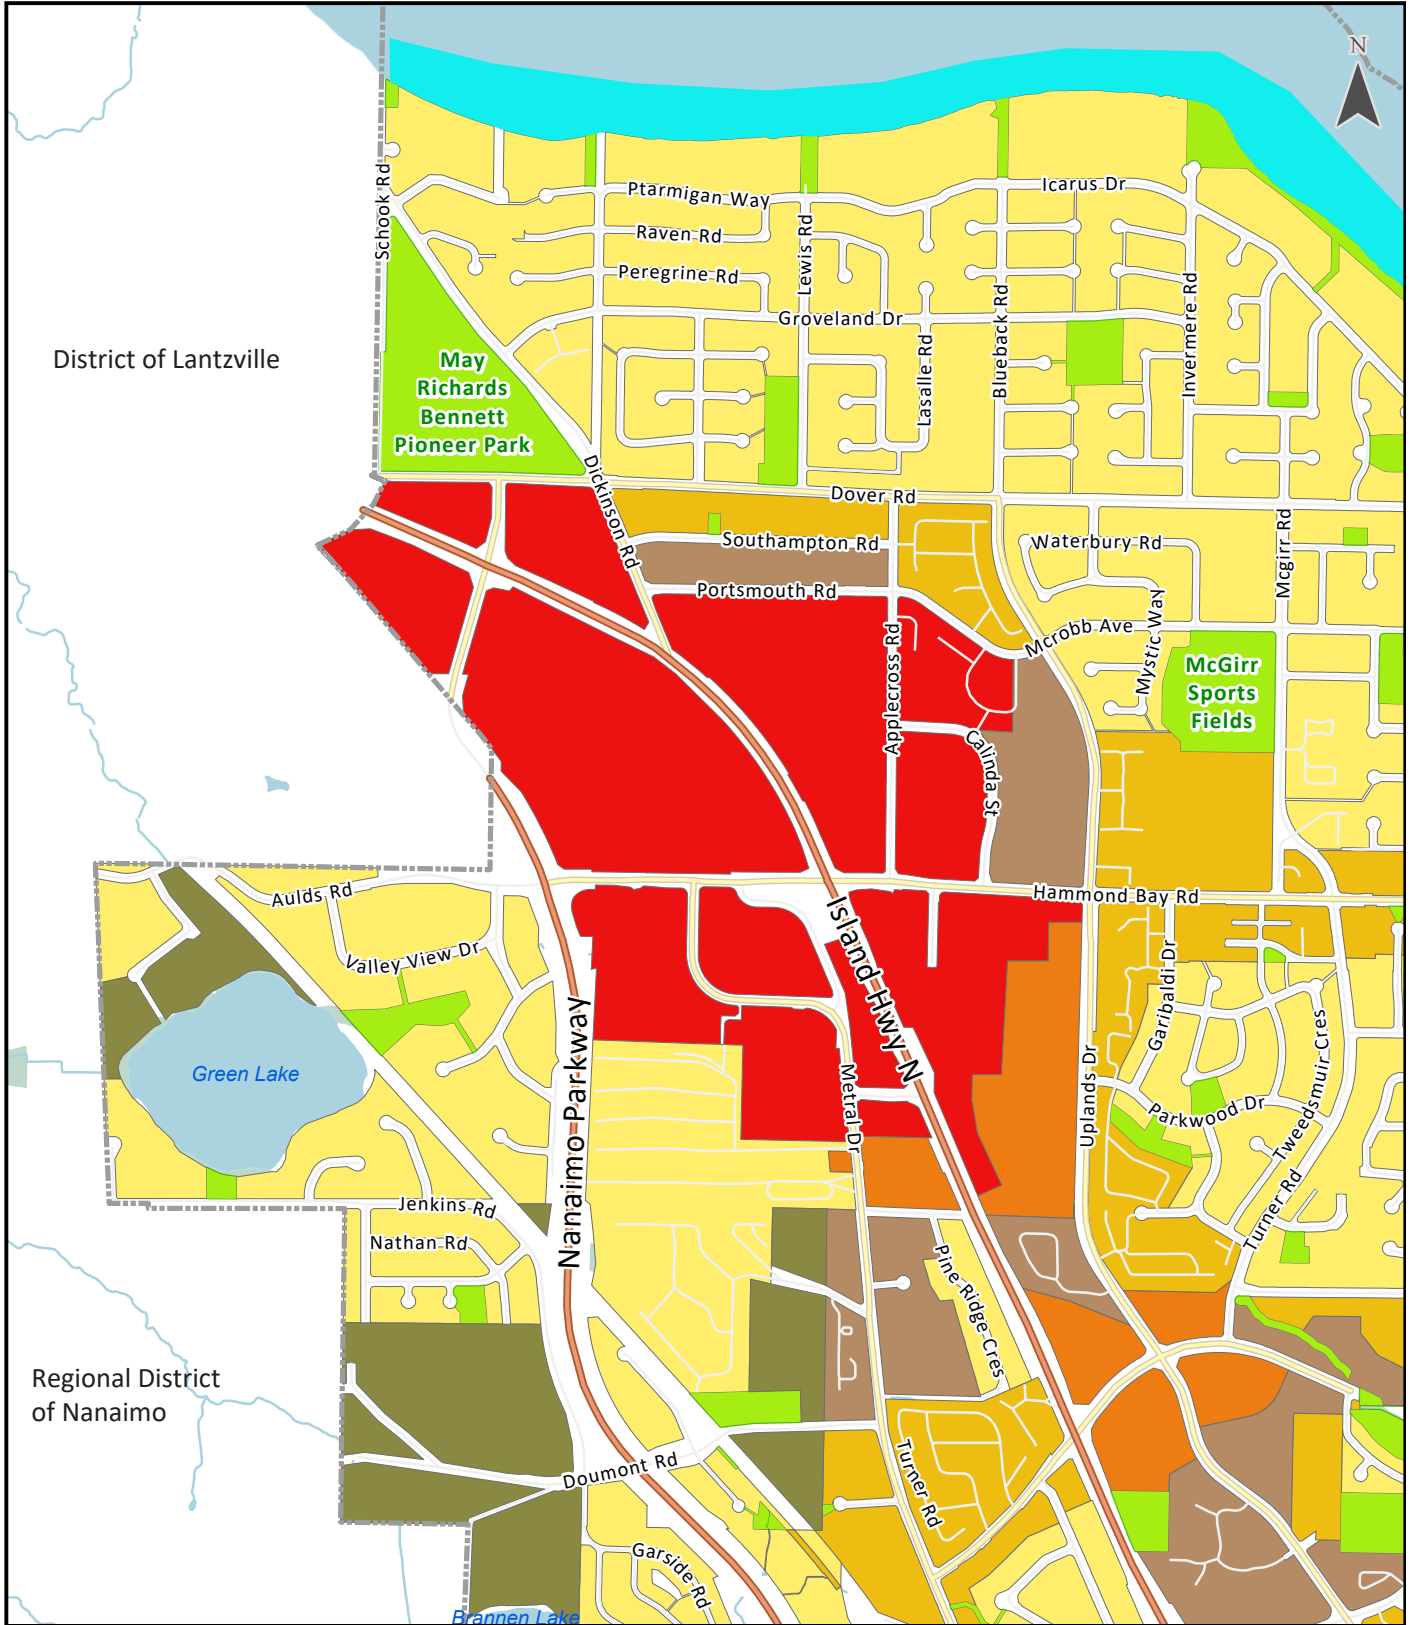

WOODGROVE AREA PLAN BOUNDARY

City of Nanaimo
Woodgrove
Secondary Urban Centre

| Legend | |
|---|------------------------|
| Future Land Use Designation | |
| | Secondary Urban Centre |
| | Mixed-Use Corridor |
| | Residential Corridor |
| | Neighbourhood |
| | Waterfront |
| | Park & Open Spaces |
| | Resource Management |