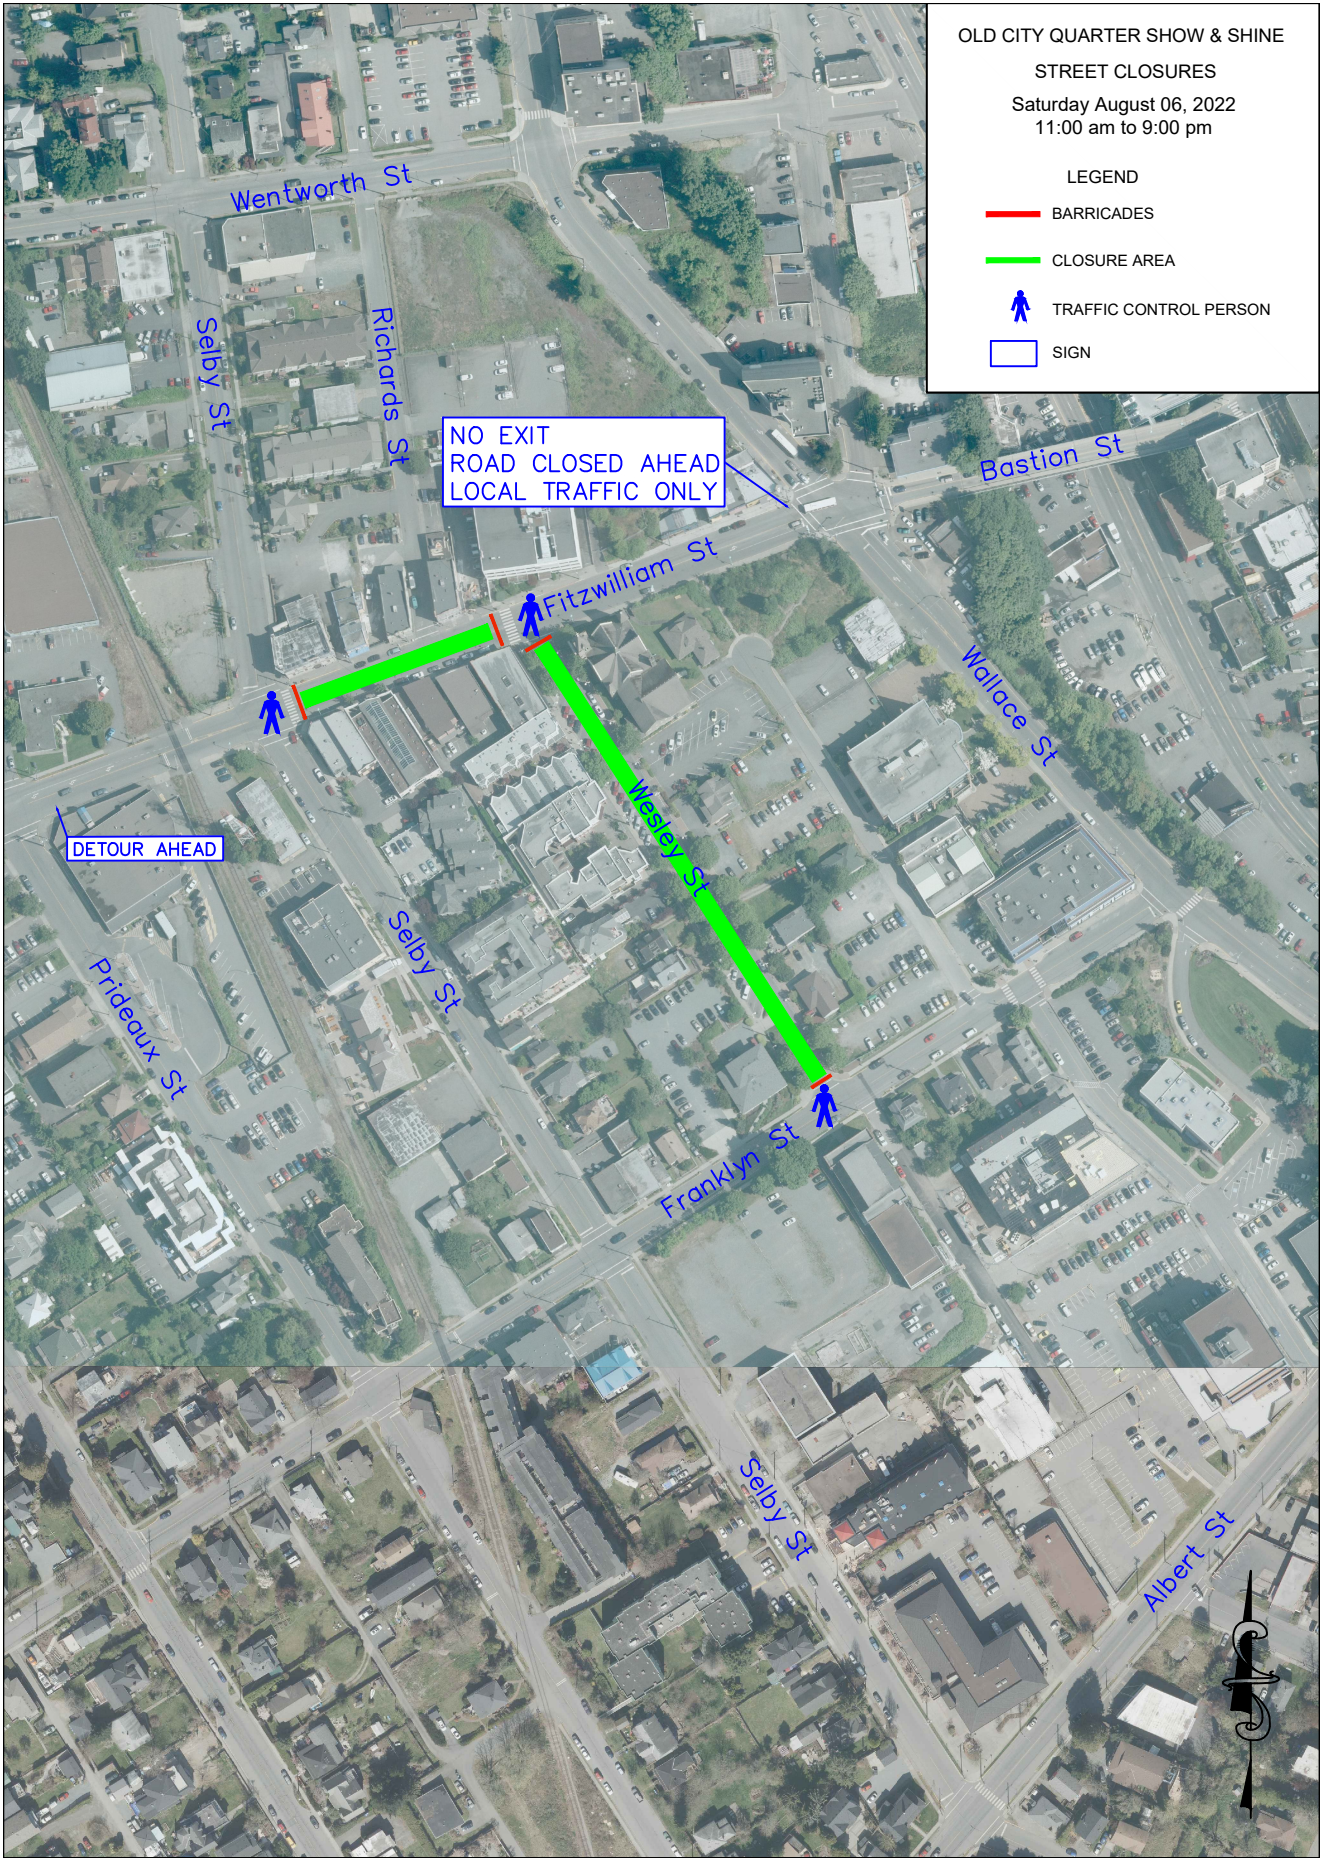

NOTICE OF SPECIAL EVENT

EVENT: **Old City Quarter Show & Shine**

DATE: **Saturday, Aug 6, 2022**

TIME: **11:00 AM to 9:00 PM**

LOCATION: **Fitzwilliam Street - Selby to Wesley**
Wesley Street - Franklyn to Fitzwilliam

SEE MAP BELOW

OLD CITY QUARTER SHOW & SHINE

STREET CLOSURES

Saturday August 06, 2022
11:00 am to 9:00 pm

LEGEND

 BARRICADES

 CLOSURE AREA

 TRAFFIC CONTROL PERSON

 SIGN

NO EXIT
ROAD CLOSED AHEAD
LOCAL TRAFFIC ONLY

DETOUR AHEAD