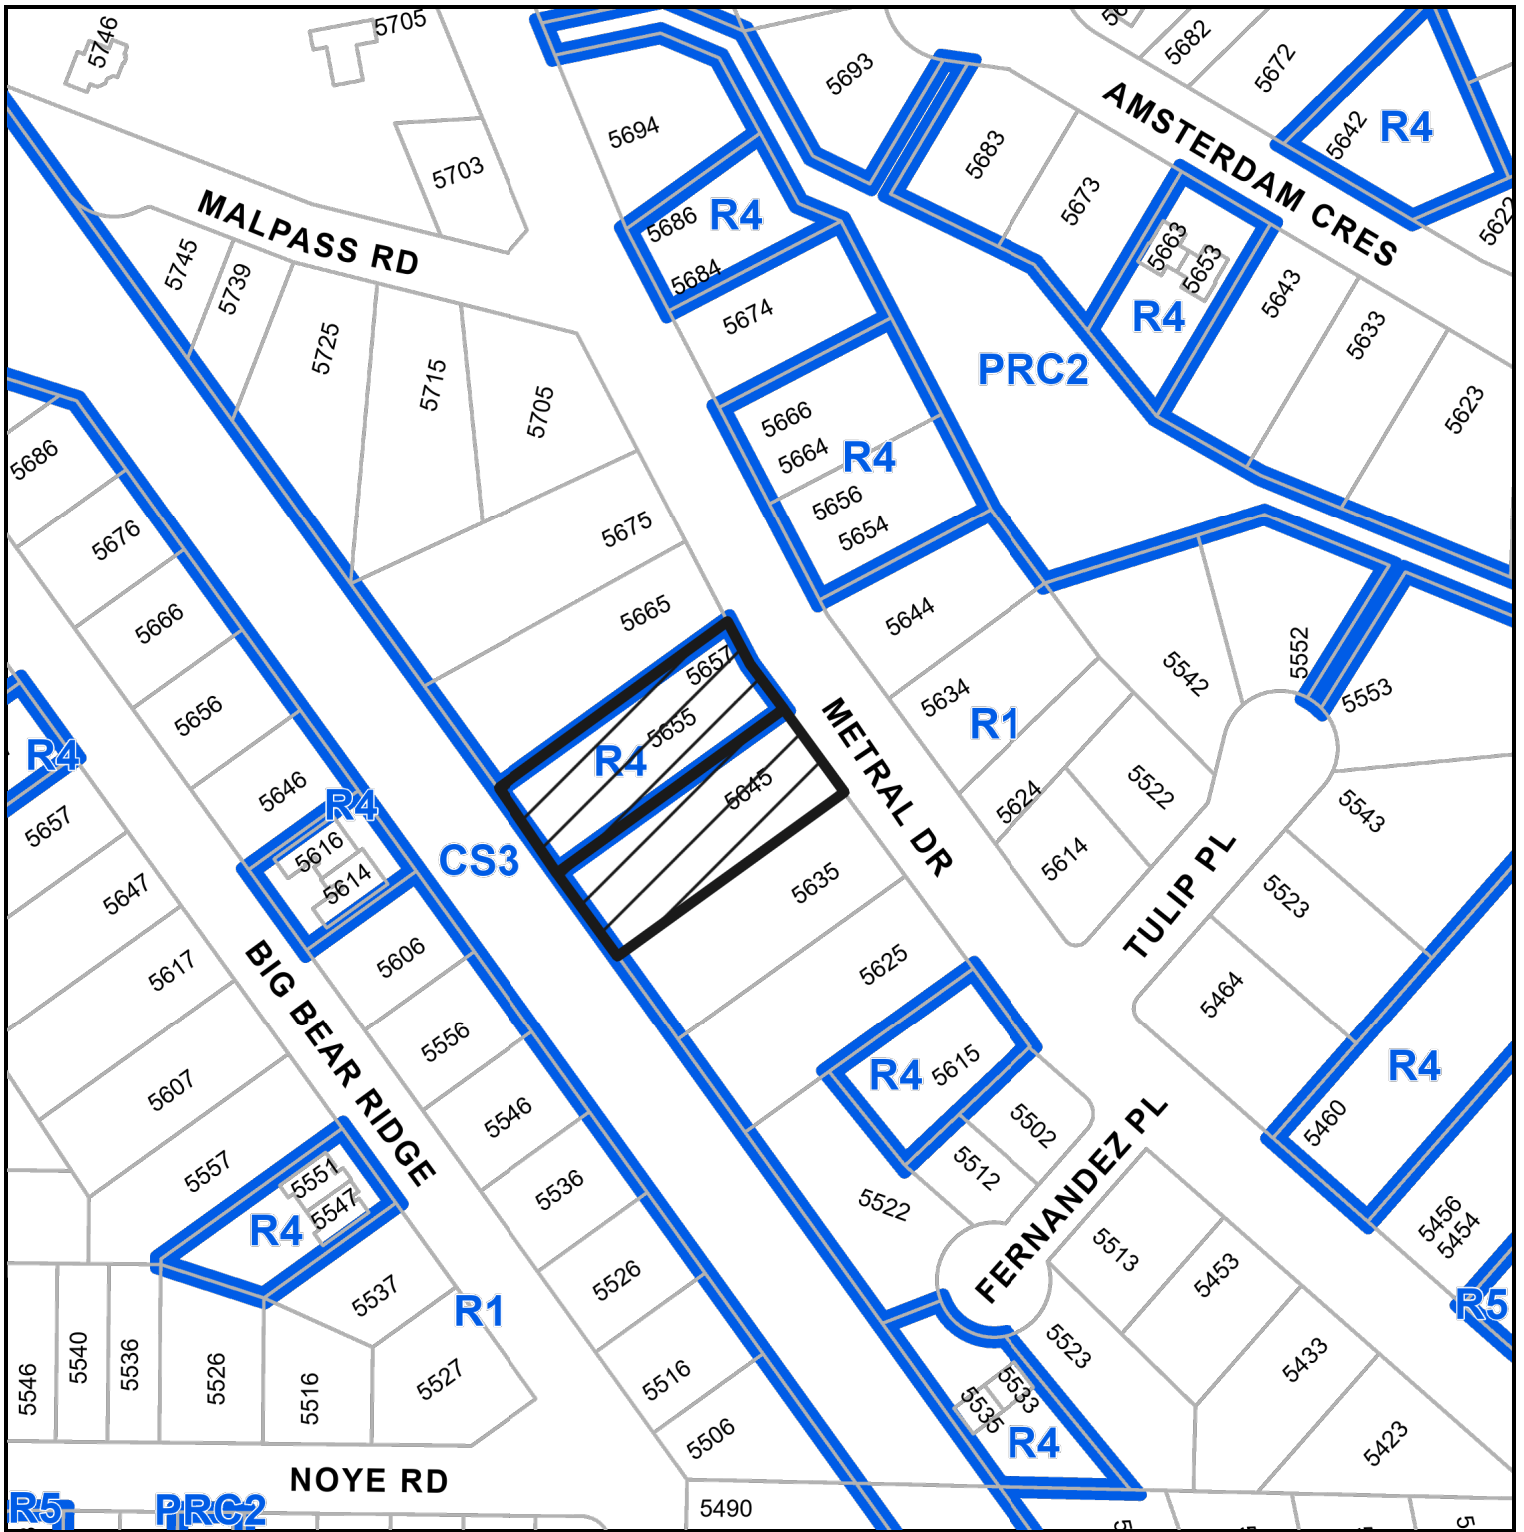

LOCATION PLAN

Subject Property

REZONING APPLICATION NO. RA000477

CIVIC: 5645, 5655, & 5657 METRAL DRIVE

LEGAL: LOT 3, DISTRICT LOT 23G, WELLINGTON DISTRICT, PLAN 17844; LOT 4, DISTRICT LOT 23-G, WELLINGTON DISTRICT, PLAN 17844